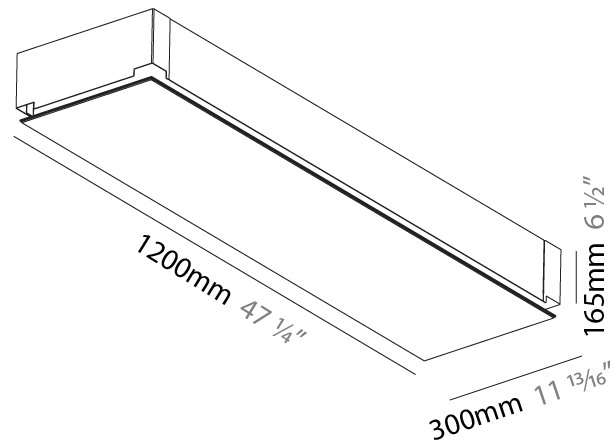

GENERAL

Series: Pi2
Subseries: Pi2 Whiteline
Brand: Prolicht
Division: Architectural
Mounting Type: Trimless
Mounting Location: Ceiling
Subcategory: Ambient

PHYSICAL

Shape: Rectangle
Length (mm): 1200
Length (in): 47 1/4
Width (mm): 300
Width (in): 11 13/16
Depth (mm): 165
Depth (in): 6 1/2
Ceiling Thickness (mm): 10 / 12.5 / 15 / 25 / 30
Ceiling Thickness (in): 3/8 or 1/2 or 9/16 or 1 or 1 3/16
Min. Recessing Depth (mm): 180
Min. Recessing Depth (in): 7 1/16
Light Distribution: Direct
Weight (kg): 12.564
Weight (lbs): 27.64
Diffuser: PMMA - Opal
Fixture Material: Extruded Aluminum / Steel
Cut-out Measurements: 1235mm / 48 5/8" x 335mm / 13 3/16"
Upon Request: Unique Sizes Unique Ceiling Thickness Unique Mounting Depth Spot Inserts

ELECTRICAL

Lamp Type: LED (Zhaga Standard)
Input Wattage (W): 55
Total Output Wattage (W): 46
Dimming: [Tri-Mode (Non-Dimming and Phase Dimming (120Vac only) and 0-10V Dimming)](#)
Driver Included: Yes
Driver Location: Integrated
Driver Type: Constant Current - Universal
Driver Class: Class 2
Input Voltage (V): 120 - 277
Constant Current (MA): 350

LED

[Color Temperature (*K): 3000 / 3500 / 4000](#)
Max. Delivered Lumen (lm): 4350 / 4410 / 4500
CRI: >80 CRI
Efficiency (%): 0.651
Lamp Life (hrs): 50000
Upon Request: RGB-W Tunable White Special Color Temperature CRI90

OPTICAL

RATINGS AND CERTIFICATIONS

Certified By: Certified for North American Standards
IP rating: IP20