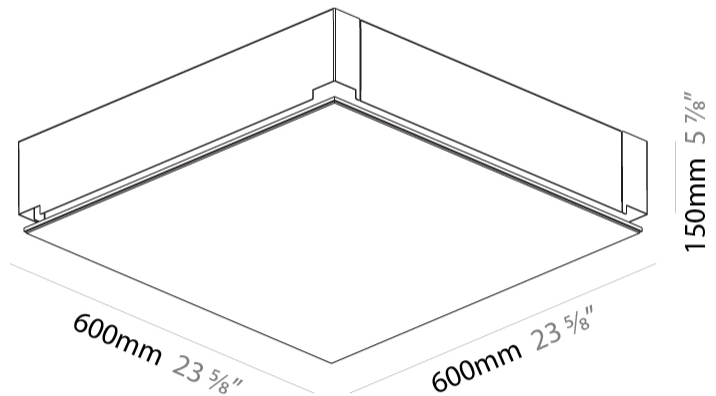

PHYSICAL

Shape: Square
Length (mm): 600
Length (in): 23 5/8
Width (mm): 600
Width (in): 23 5/8
Height (mm): 150
Height (in): 5 7/8
Ceiling Thickness (mm): 10 / 12.5 / 15 / 25 / 30
Ceiling Thickness (in): 3/8 or 1/2 or 9/16 or 1 or 1 3/16
Min. Recessing Depth (mm): 180
Min. Recessing Depth (in): 7 1/16
Light Distribution: Direct
Diffuser: PMMA - Opal
Fixture Finish: SSR / BKV / CWI / CRY / HAB / UFT / ITA / RUA / FTG / MYG / LOD / PUS / FRO / FUP / KIA / POP / BLS / SPG / MEY / GOH / GUM / CHC / COM / ABZ / JAG / OBR / MOS / ROR
Fixture Material: Aluminum
Cut-out Measurements: 635mm / 25" x 635mm / 25"
Upon Request: Unique Sizes Unique Ceiling Thickness Unique Mounting Depth Spot Inserts

ELECTRICAL

Lamp Type: LED (Zhaga Standard)
Input Wattage (W): 55
Total Output Wattage (W): 46
Dimming: Tri-Mode (Non-Dimming and Phase Dimming (120Vac only) and 0-10V Dimming)
Driver Included: Yes
Driver Location: Integrated
Driver Type: Constant Current - Universal
Driver Class: Class 2
Input Voltage (V): 120 - 277
Constant Current (MA): 350

LED

Color Temperature (°K): 3000 / 3500 / 4000
Max. Delivered Lumen (lm): 4350 / 4410 / 4500
CRI: >80 CRI
Efficiency (%): 65% (5mm Perspex)|65.10%
Lamp Life (hrs): 50000
Upon Request: RGB-W Tunable White Special Color Temperature CRI90

OPTICAL

RATINGS AND CERTIFICATIONS

Certified By: Certified for North American Standards
IP rating: IP20