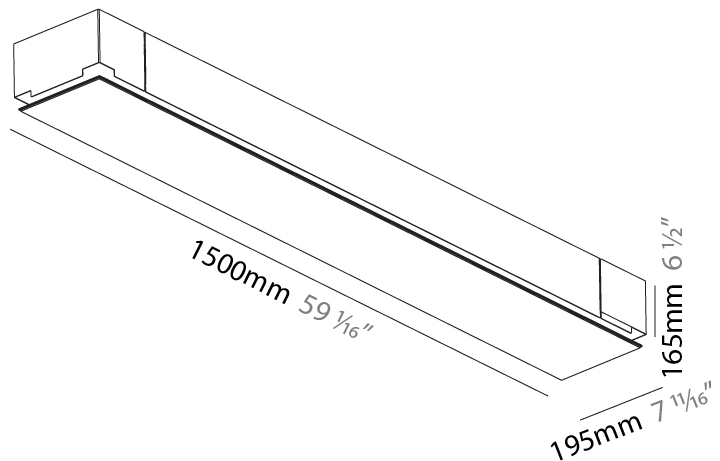

GENERAL

Series: Pi2
Subseries: Pi2 Whiteline
Brand: Prolicht
Division: Architectural
Mounting Type: Trimless
Mounting Location: Ceiling
Subcategory: Ambient

PHYSICAL

Shape: Rectangle
Length (mm): 1500
Length (in): 59 1/16
Width (mm): 195
Width (in): 7 11/16
Depth (mm): 165
Depth (in): 6 1/2
Ceiling Thickness (mm): 10 / 12.5 / 15 / 25 / 30
Ceiling Thickness (in): 3/8 or 1/2 or 9/16 or 1 or 1 3/16
Min. Recessing Depth (mm): 180
Min. Recessing Depth (in): 7 1/16
Light Distribution: Direct
Weight (kg): 9.7
Weight (lbs): 21.34
Diffuser: PMMA - Opal
Fixture Material: Extruded Aluminum / Steel
Cut-out Measurements: 1535mm / 60 7/16" x 230mm / 9 1/16"
Upon Request: Unique Sizes Unique Ceiling Thickness Unique Mounting Depth Spot Inserts

ELECTRICAL

Lamp Type: LED (Zhaga Standard)
Total Output Wattage (W): 47.8
Dimming: [Tri-Mode (Non-Dimming and Phase Dimming (120Vac only) and 0-10V Dimming)](#)
Driver Included: Yes
Driver Location: Integrated
Driver Type: Constant Current - Universal
Driver Class: Class 2
Input Voltage (V): 120 - 277
Constant Current (MA): 500

LED

Color Temperature (°K): [3000 / 3500 / 4000](#)
Max. Delivered Lumen (lm): 3890 / 4194 / 4280
CRI: >80 CRI
Efficiency (%): 0.611
Lamp Life (hrs): 50000
Upon Request: RGB-W Tunable White Special Color Temperature CRI90

OPTICAL

RATINGS AND CERTIFICATIONS

Certified By: Certified for North American Standards
IP rating: IP20